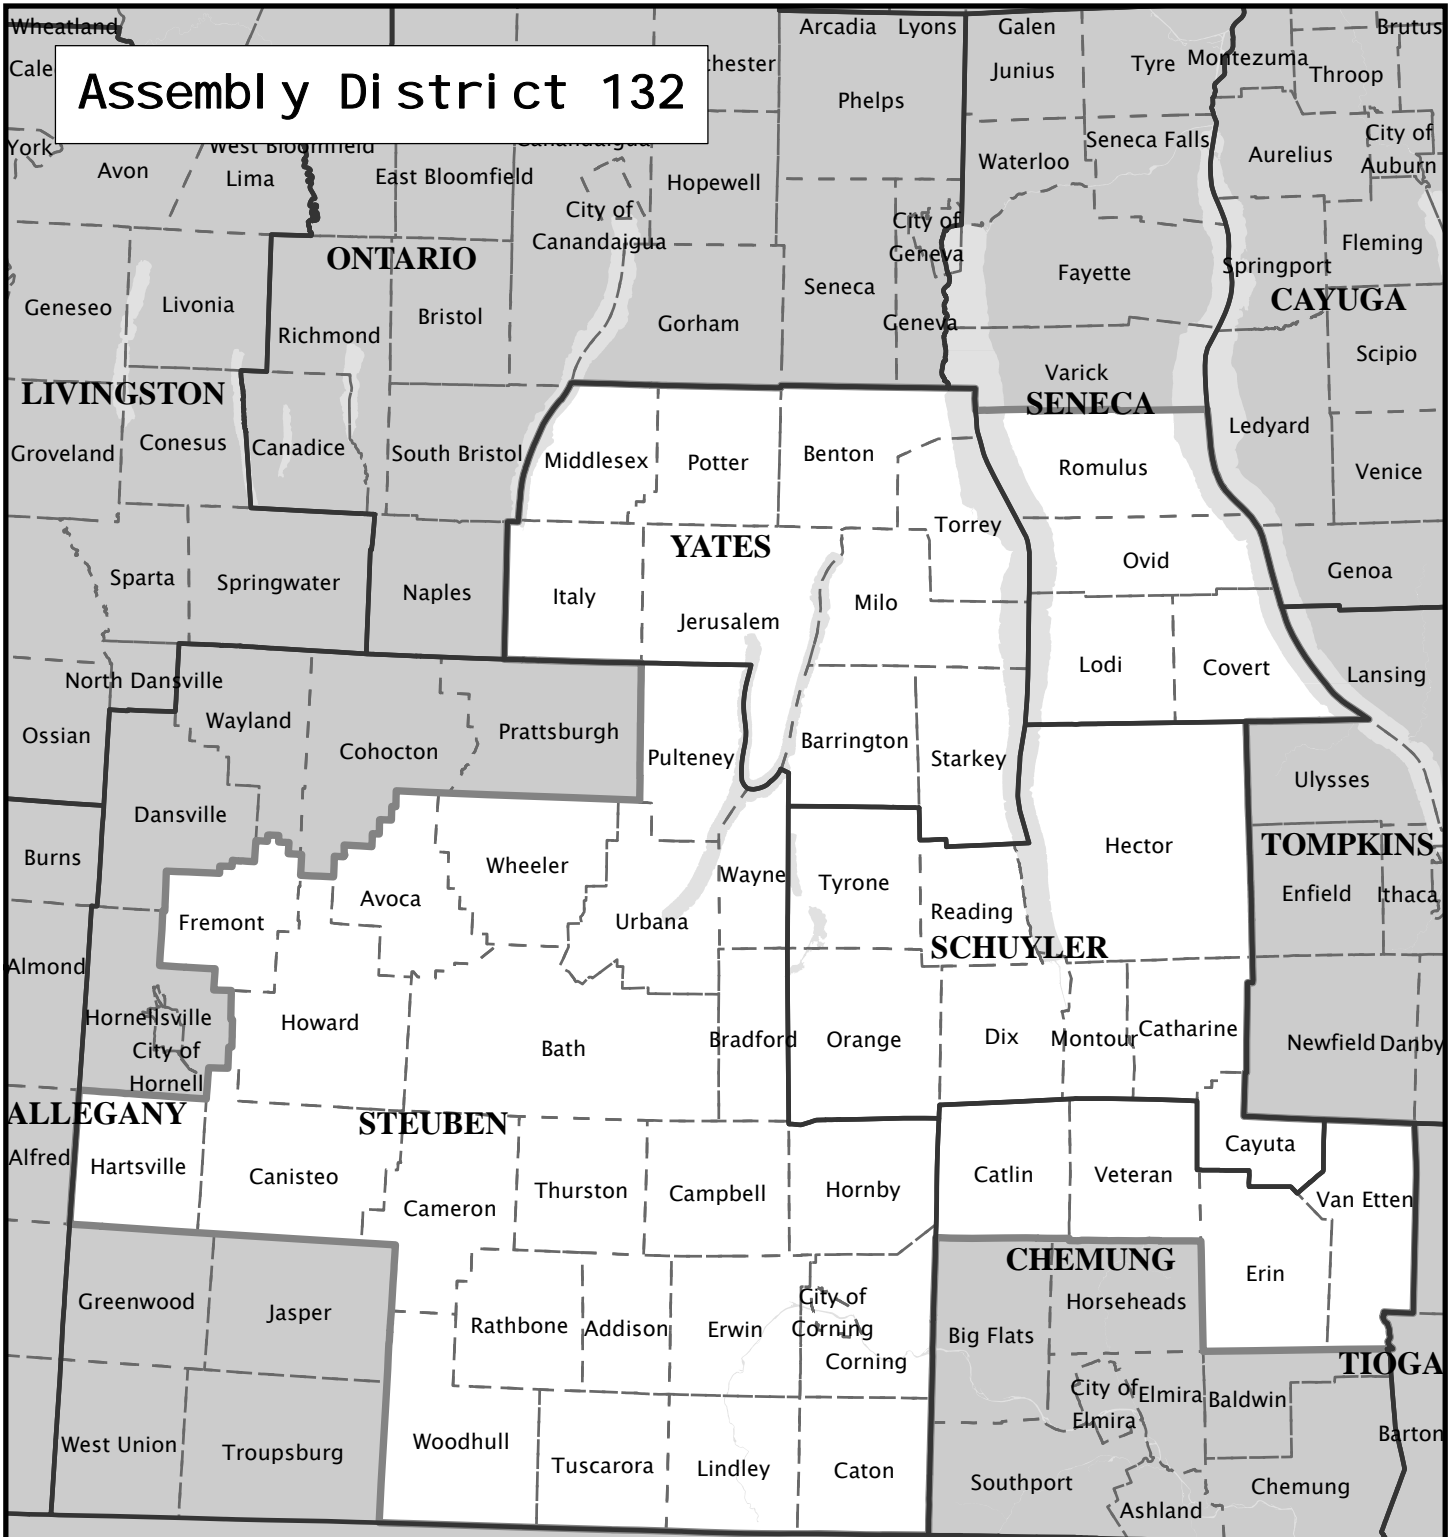

Assembly District 132

Assembly District 132

Adjusted Total Population : 133,472
Deviation : 4,383
Deviation Percentage : 3.40

	NH White	NH Black	Hispanic	NH Asian	NH Amlnd	NH Hwn	NH Multi	NH Other	Unknown
Total	126,825	1,667	1,824	1,235	263	12	1,564	99	-17
% of Total	95.02	1.25	1.37	0.93	0.20	0.01	1.17	0.07	-0.01
Total 18+	98,378	1,249	1,134	898	221	12	788	60	-17
% of 18+	95.77	1.22	1.10	0.87	0.22	0.01	0.77	0.06	-0.02

Department Of Justice									
	NH White	NH Black	Hispanic	NH Asian	NH Amlnd	NH Hwn	NH Multi	NH Other	Unknown
Total	126,825	2,251	1,824	1,443	865	27	123	131	-17
% of Total	95.02	1.69	1.37	1.08	0.65	0.02	0.09	0.10	-0.01
Total 18+	98,378	1,396	1,134	982	676	25	66	83	-17
% of 18+	95.77	1.36	1.10	0.96	0.66	0.02	0.06	0.08	-0.02